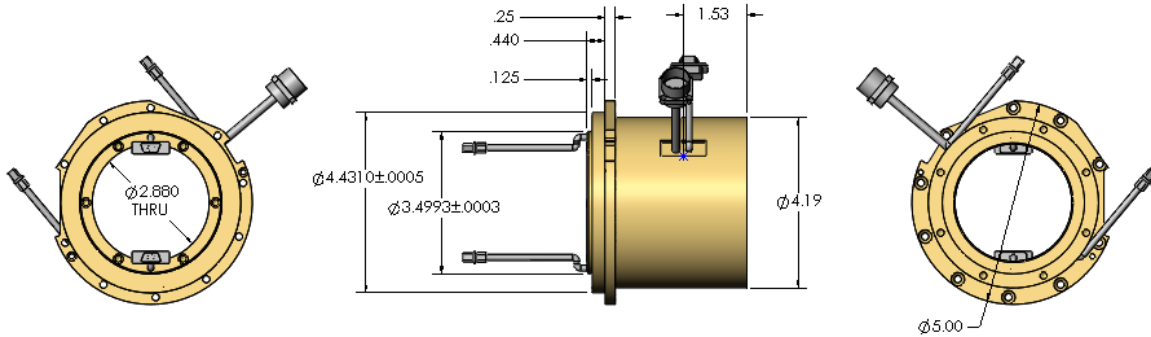

Slip Ring Capsule Model # 2500-00

*Units are Inches

Notes:

RING/CIRCUIT QTY: Up to 38 available
CURRENT CAPACITY: Up to 2 AMP per circuit
LOW RESISTANCE: 2.5 MILLIOHMS case ground ring available on request

Our Slip Ring Assemblies are Proudly